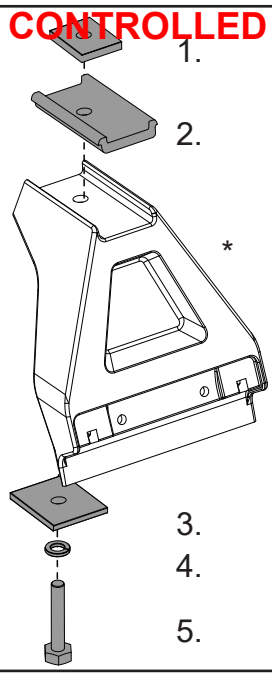

# RHINO-RACK

VA-FK1

**CONTROLLED**

Item	Component Name	Qty	Part No.
1	M6 Nut 24x24mm	2	N068
2	Adapter Block	2	M154
3	RCP Leg 3000 32x 3 Square Washer Mech	2	W037
4	M6 Spring Washer	2	W004
5	M6x35 Hex Setscrew	2	B203