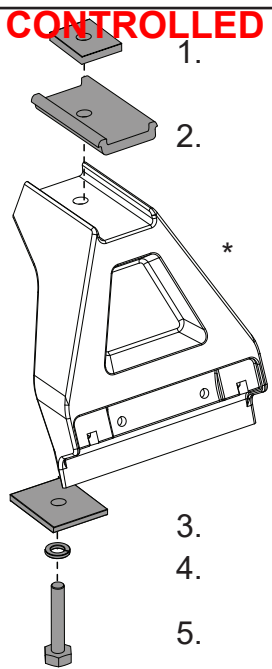

# RHINO-RACK

VA-FK1

**CONTROLLED**

Item	Component Name	Qty	Part No.
1	M6 Nut 24x24mm	2	N068
2	Adapter Block	2	M154
3	RCP Leg 3000 32x 3 Square Washer Mech	2	W037
4	M6 Spring Washer	2	W004
5	M6x35 Hex Setscrew	2	B203