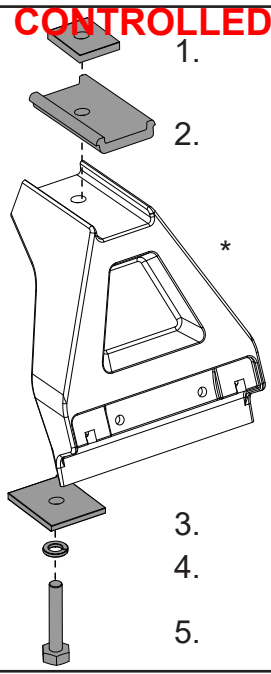

# RHINO-RACK

VA-FK1

**CONTROLLED**

Item	Component Name	Qty	Part No.
1	M6 Nut 24x24mm	2	N068
2	Adapter Block	2	M154
3	RCP Leg 3000 32x 3 Square Washer Mech	2	W037
4	M6 Spring Washer	2	W004
5	M6x35 Hex Setscrew	2	B203

**\*Note:**  
RL Kit parts are sold separately.

**Tools Required:**  
10mm Wrench