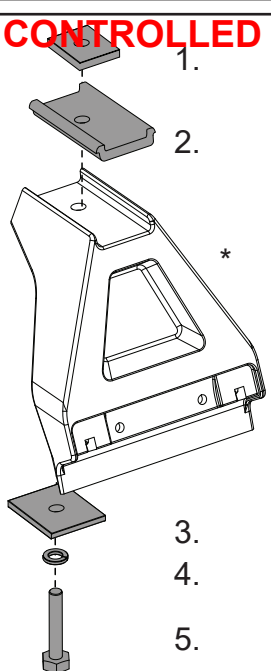

# RHINO-RACK

VA-FK1

**CONTROLLED**

Item	Component Name	Qty	Part No.
1	M6 Nut 24x24mm	2	N068
2	Adapter Block	2	M154
3	RCP Leg 3000 32x 3 Square Washer Mech	2	W037
4	M6 Spring Washer	2	W004
5	M6x35 Hex Setscrew	2	B203