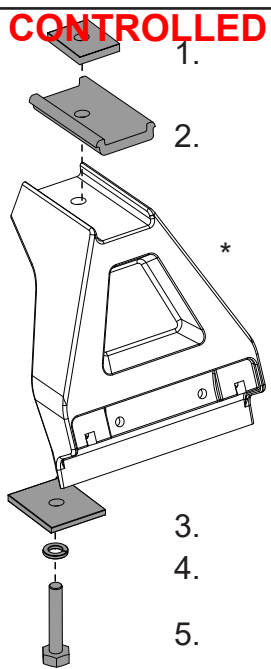

# RHINO-RACK

VA-FK1

**CONTROLLED**

Item	Component Name	Qty	Part No.
1	M6 Nut 24x24mm	2	N068
2	Adapter Block	2	M154
3	RCP Leg 3000 32x 3 Square Washer Mech	2	W037
4	M6 Spring Washer	2	W004
5	M6x35 Hex Setscrew	2	B203